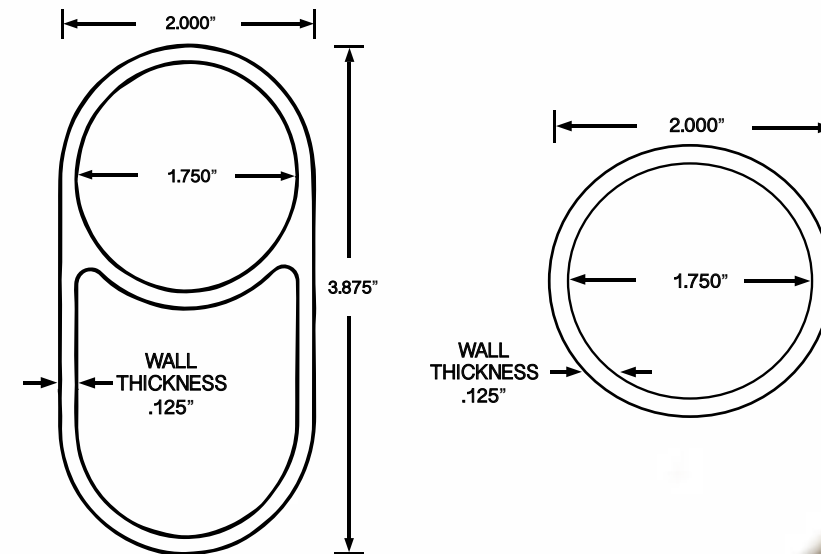

NOW AVAILABLE!
www.tentsupply.com

GABLE & MARQUEE ROOF CONNECTORS

 Gable Crown \$16.85	 Gable Support Crown \$18.85
 Center Leg 4 Way Joint \$17.50	 Gable Corner Left or Right \$23.10
 Marquee Corner Left or Right \$20.10	

TABLE & RAILING CONNECTORS

 2" Table Corner \$18.35	 2" Table 3 Way \$18.35
 2" Table Straight \$18.35	 2" Table 1 Way \$17.20

GROUND COVER

Size	Price
24' x 24' (13lb)	\$68.50
24' x 34' (18lb)	\$99
24' x 44' (23lb)	\$128.50
36' x 36' (29lb)	\$150
36' x 51' (41lb)	\$227.50
36' x 66' (53lb)	\$280.50
48' x 48' (51lb)	\$269
48' x 68' (73lb)	\$384

RATCHETS & STAKES

Attaches easily to the frame and to the stake without using knots.

- 15' total length with 6" loop at each end
- Zinc Plating
- Stainless Steel Springs
- White Nylon Webbing

Size	Price
1" (3,300 lb)	\$9.25
1-1/2" (4,000 lb)	\$11.50
2" (10,000 lb)	\$16.95
1" High Peak (3,300 lb)	\$10.50
1" x 30" Stake	\$13.50
1" x 40" Double Headed Stake	\$14.00